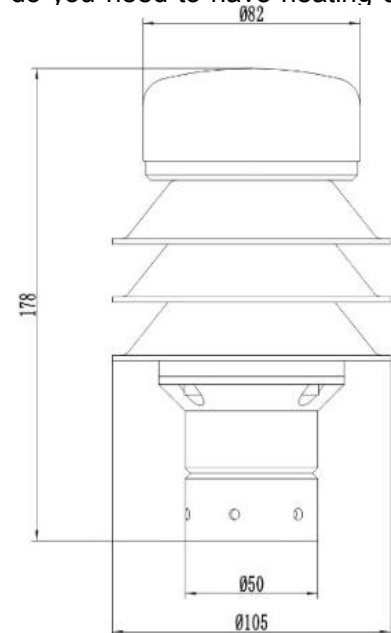

Application

- Weather station rain/precipitation detection
- Smart city weather system
- River flood control forecasting

Specifications

Model	HY-RS2E
Type of precipitation	Rain, Snow, Hail, sleet, freezing
Measurement surface	8cm ²
Measurement Range	0-200mm/hour (rain)
Accuracy	±10%
Measuring drop size range	0.5-5.0mm
Resolution	0.1mm
Sample rate	1 time per second
Communication interface	RS485、RS232、SDI-12
Protocol	ModBus、NMEA-0183、ASCII
Voltage	DC7-30V; 110mA@12V
Operating Temperature	-40℃ – +70℃
Operating Humidity	0-100%
Size	Ø105 * 178mm
Material	Aluminum alloy +ABS
Weight	0.45kg