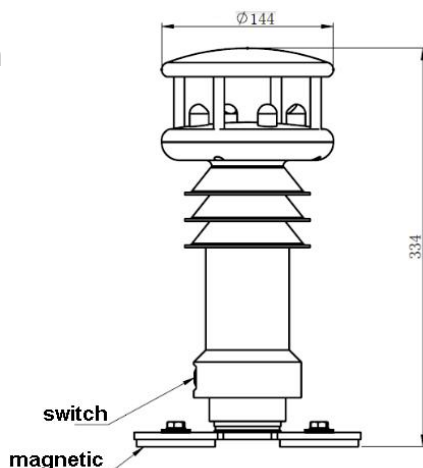

HY-WDS65E Weather Station

HY-WDS65E is developed based on WDS2E by integrating temperature, humidity, and barometric pressure sensor, compass and GPS module.

HY-WDS65 vehicle carried automatic weather station is professional meteorological station manufactured by Hongyuv, which can simultaneously measure air temperature, air humidity, wind speed, wind direction, air pressure and precipitation, and the real-time display of six data elements, Bottom of HY-WDS65 is two strong magnet wrapped by rubber, convenient for installation on vehicle by attractive force of magnet.

It has built-in rechargeable lithium battery and Bluetooth wireless data transmission module to send real-time data collected by weather station to APP on phone or laptop, and displayed in software. Total weight is only 1.8kg, easy for carrying and operation.

Features

- Built-in rechargeable lithium battery last for over 10 hours
- Built-in three axis electric compass, can calculate intersection angle with geophysical north direction
- Sensor comes with heating device to ensure normal work in cold weather
- No moving parts, free of maintenance

Specification

Parameters	Measure range	Accuracy	Resolution
Apparent./True Wind Speed	0 – 60 m/s	± 2%	0.1 m/s
Apparent./True Wind Direction	0-359 °	± 3 °	1 °
Air Temperature	-40℃ – +80℃	± 1℃	0.1℃
Air Humidity	0 – 100%	± 2%	0.1%
Air pressure	150 – 1100hPa	± 1hPa	0.1hPa
Precipitation(24G Radar)	0-100mm/hr	± 10%	0.01mm
Longitude, Latitude	GPS		
Traveling speed	Unit: knot or m/hour		
Signal Output	Bluetooth		
Power Supply	Rechargeable lithium battery last for 8 hours		
Data output	1 per second via Bluetooth		
Dimension	150*110*320mm		

Dimension