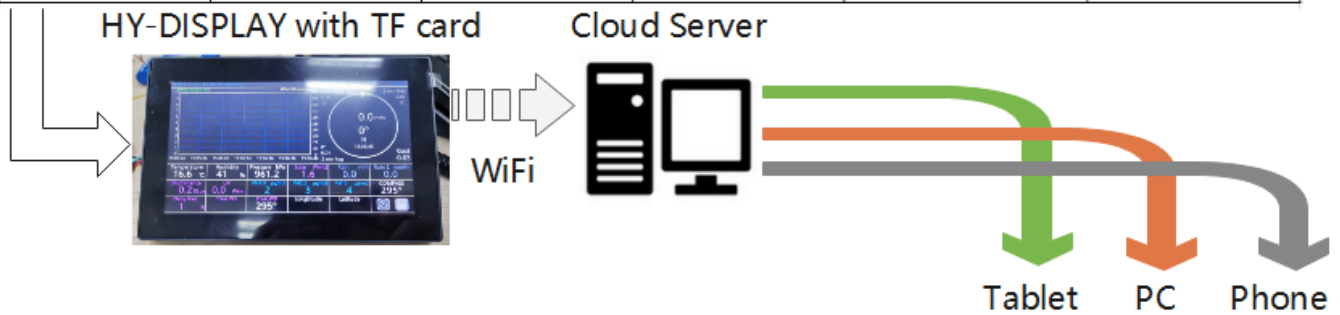

HY-DISPLAY is capable of integrating various sensor over RS485 MODBUS-RTU.

Under help of HY-DISPLAY, you don't need to handle hardware interface processing and just need to focus on development of cloud server.

UV	Solar radiation	PAR	Wind T/H/P Rain	Soil Temp Hum.	Air quality
Noise	Water quality	Water level	Visibility	Road ice monitoring	Optical rain