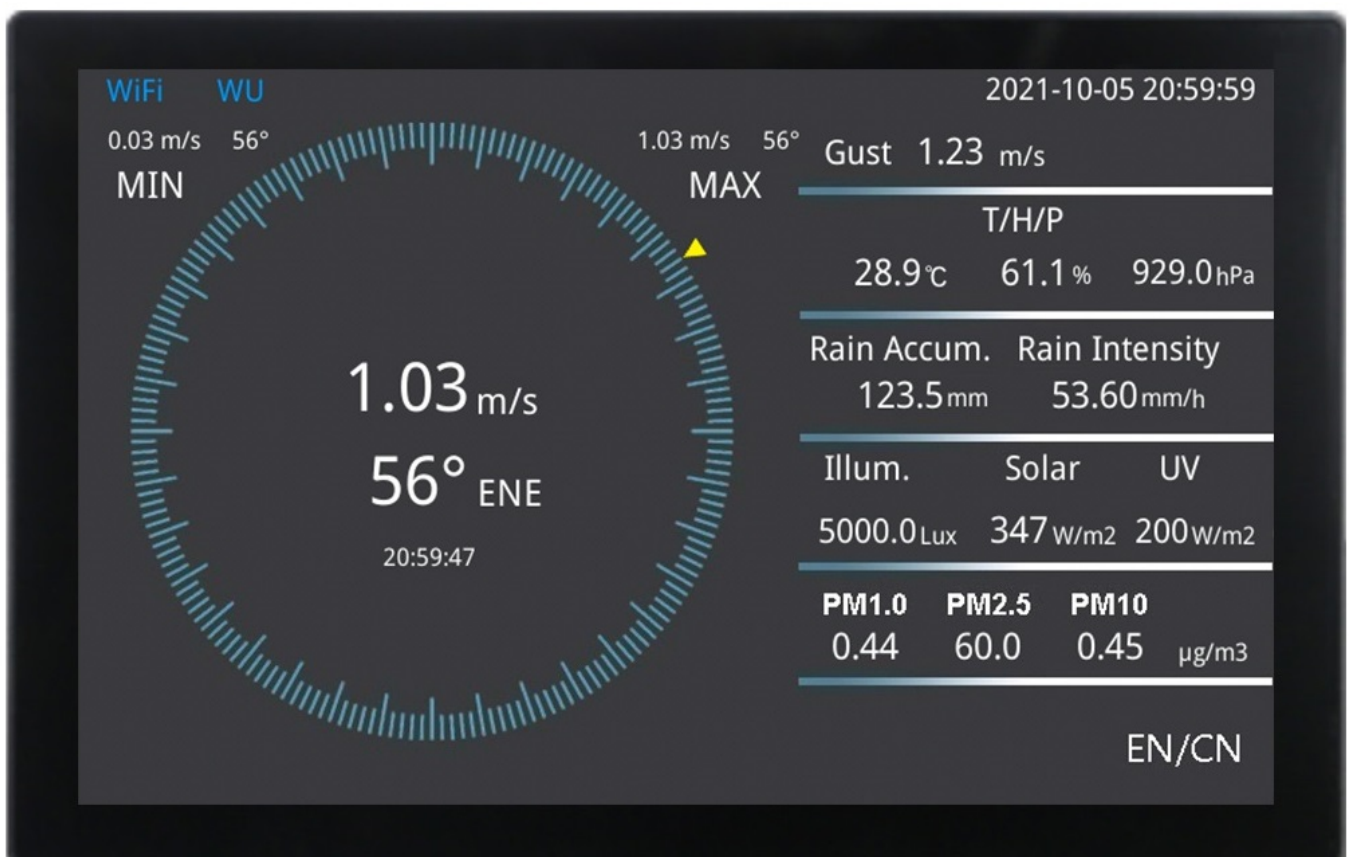

## Features

Min and Max wind indication

Support Weather Underground WUnderground

Wind Sector indication

Wind and Temperature Alarm

Historical Graph & Changable wind & temp unit

TCP connection

WIFI & SD card supported

Support HongYuv IoT platform

HY-DISPLAY is capable of integrating various sensor over RS485 MODBUS-RTU.

Under help of HY-DISPLAY, you don't need to handle hardware interface processing and just need to focus on development of cloud server.