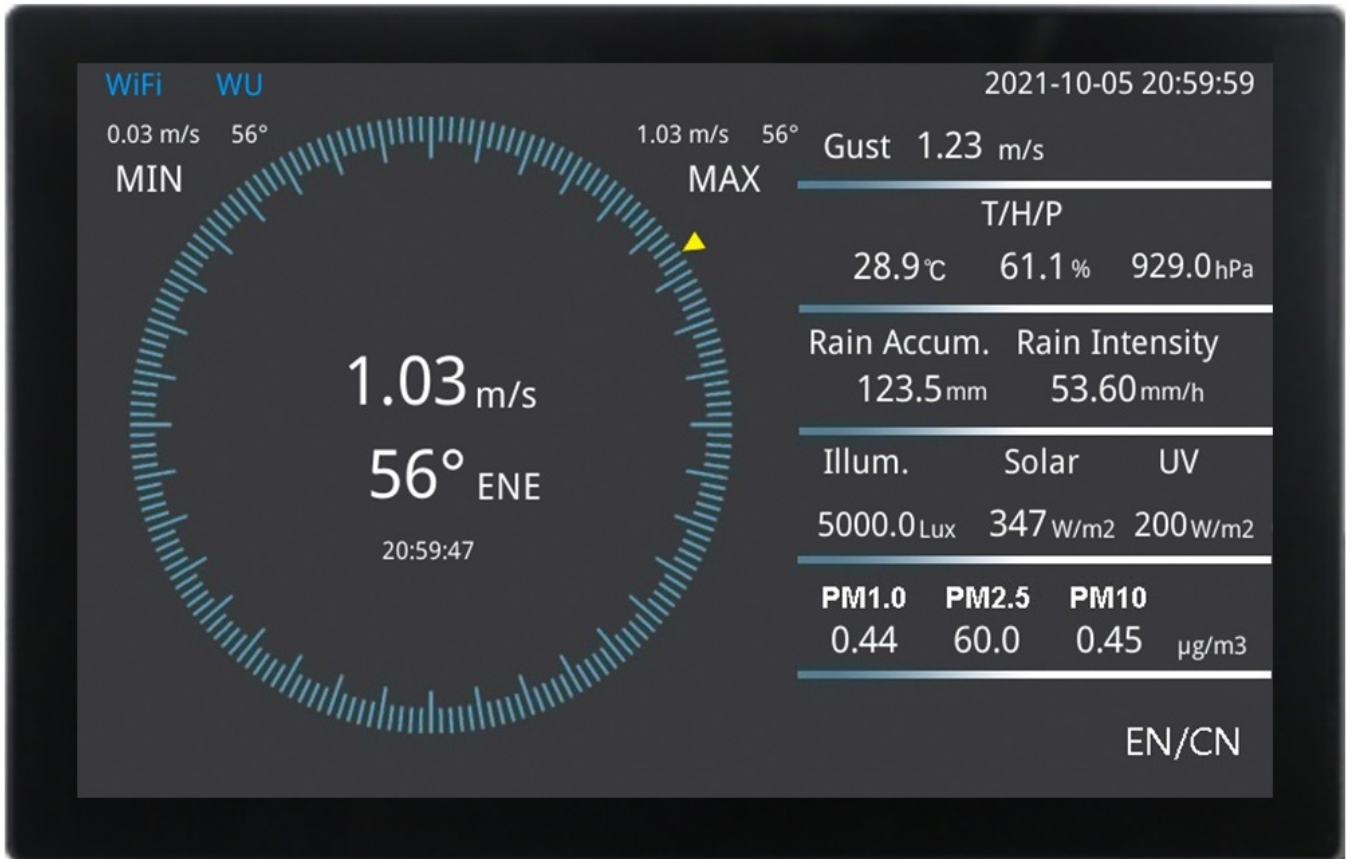

HY-DISPLAY weather station display console wifi IoT platform

HY-DISPLAY is a powerful console with Embedded real-time operating system is embedded, which can work reliably continuously, without garbage and redundant, no worries to system crash.

This console is mainly for HongYuv sensor (for free), we can also customize it to fit your own sensor.(extra cost)

Brief Introduction

HY-DISPLAY is a versatile console comes with multiple function developed by Hongyuv Technology. Not only can it display real-time data, history graph, do data logging, but also conduct TCP connection as client to your server, upload data to Weather Underground, HongYuv IoT platform.

All data received by serial port(UART, RS485, RS232, TTL) will be automatically uploaded to your server.

It's working based on embedded real-time operating system, which is stable, free of system crash.

It can support HongYuv unsolicited(active) output in ASCII stream format, NMEA0183, MODBUS-RTU protocol.