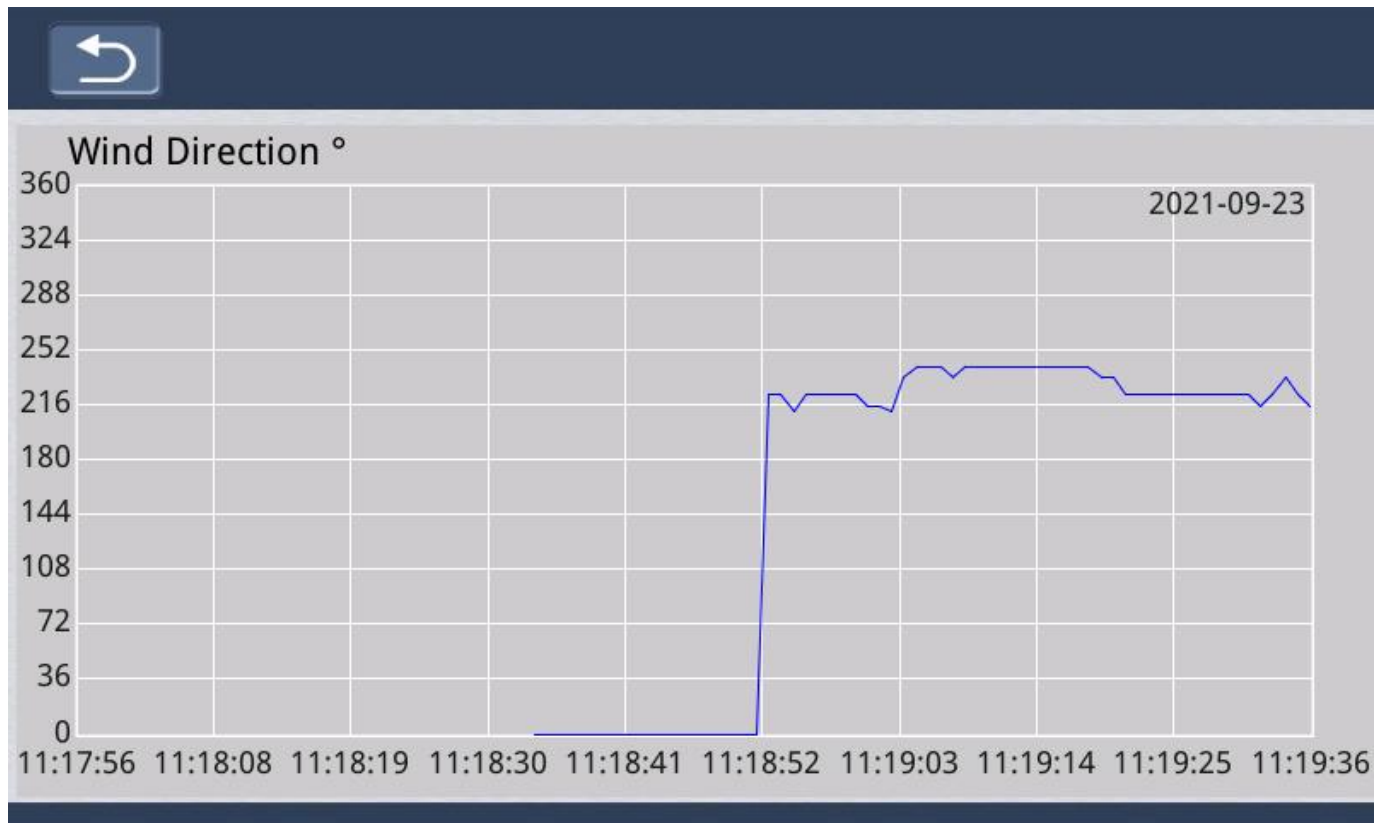

HY-DISPLAY is capable of integrating various sensor over RS485 MODBUS-RTU.

Under help of HY-DISPLAY, you don't need to handle hardware interface processing and just need to focus on development of cloud server.

UV	Solar radiation	PAR	Wind T/H/P Rain	Soil Temp Hum.	Air quality
Noise	Water quality	Water level	Visibility	Road ice monitoring	Optical rain