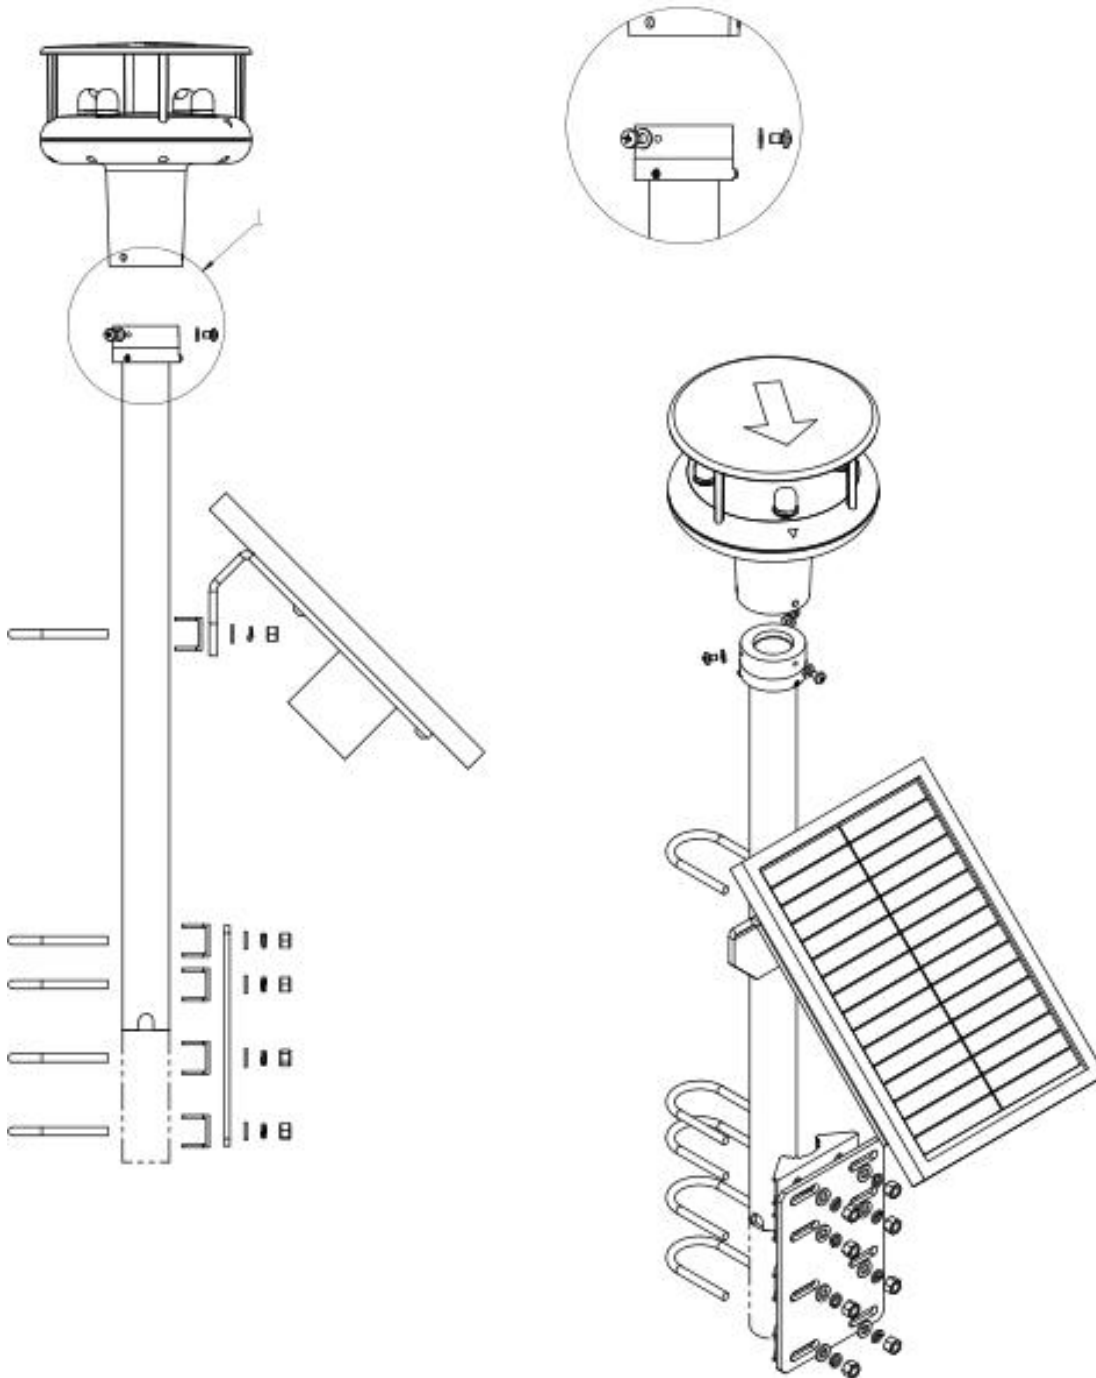

HY-WDS2DVSE Ultrasonic Anemometer

Compatible With Davis Vantage Pro2 Equipment

HY-WDS2DVSE Ultrasonic Anemometer is completely powered by solar panel come with it. This model is customized to be completely compatible with Davis Vantage Pro2 series weather station, can be directly connected to Davis ISS via RJ11 port.

Thanks to ultrasonic technology, cost-effective HY-WDS2DVSE with significant advantages (Robust, No moving part & inertia) can obviously optimize performance of

Davis' weather station, make it sensible to 0.1m/s wind, free from maintenance(wind part). The "Plug & Play" WDS2DVSE connects directly to a pulse or potentiometer input. Maintenance-free plug & play ultrasound WDS2DVSE wind sensor upgrade for Davis weather stations, replaces anemometer models: # 7911, #7913, #7914, #6410.