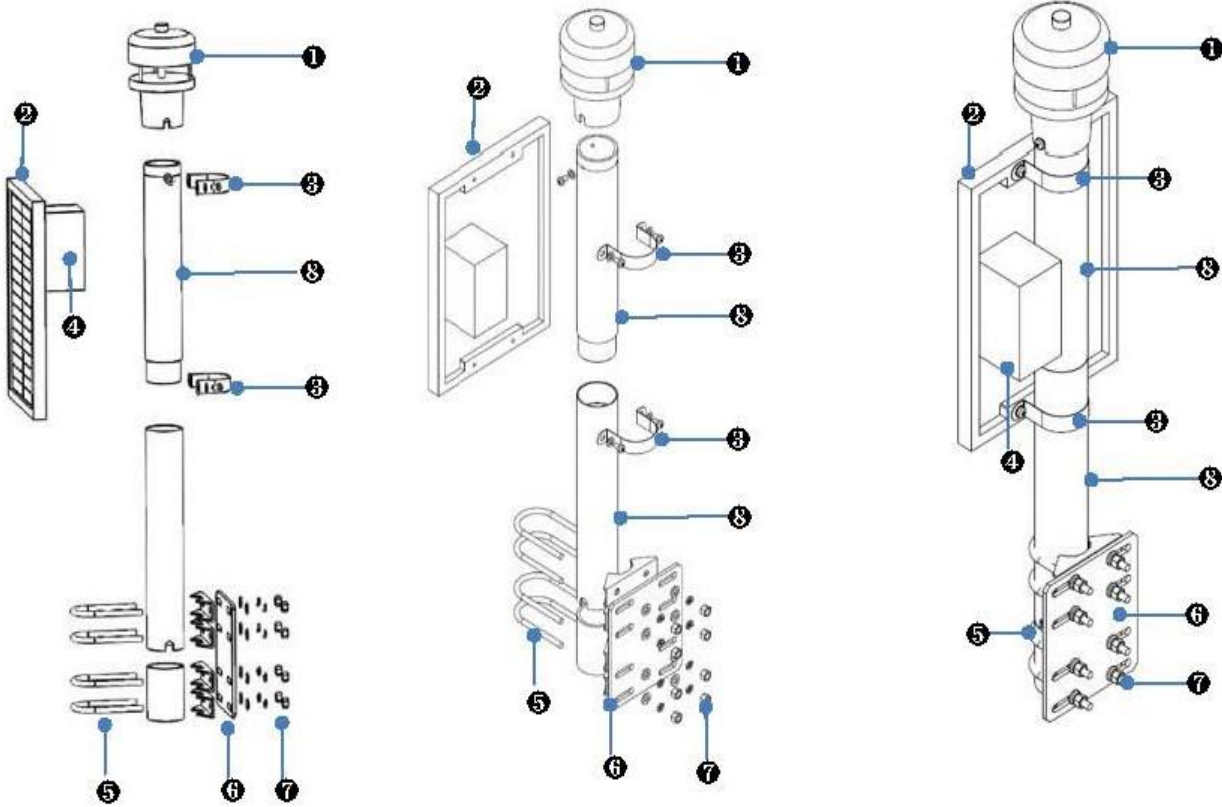

Meteorological Instrument Manufacturer

Items included in parcel:

- ① WDC2DVSE Ultrasonic Anemometer
- ② Solar Panel
- ③ Clamp for solar panel
- ④ Power Manage Module

- ⑤ Clamp for conjunction plate
- ⑥ Conjunction plate
- ⑦ Nuts & Cushion & Spring
- ⑧ Mounting Mast